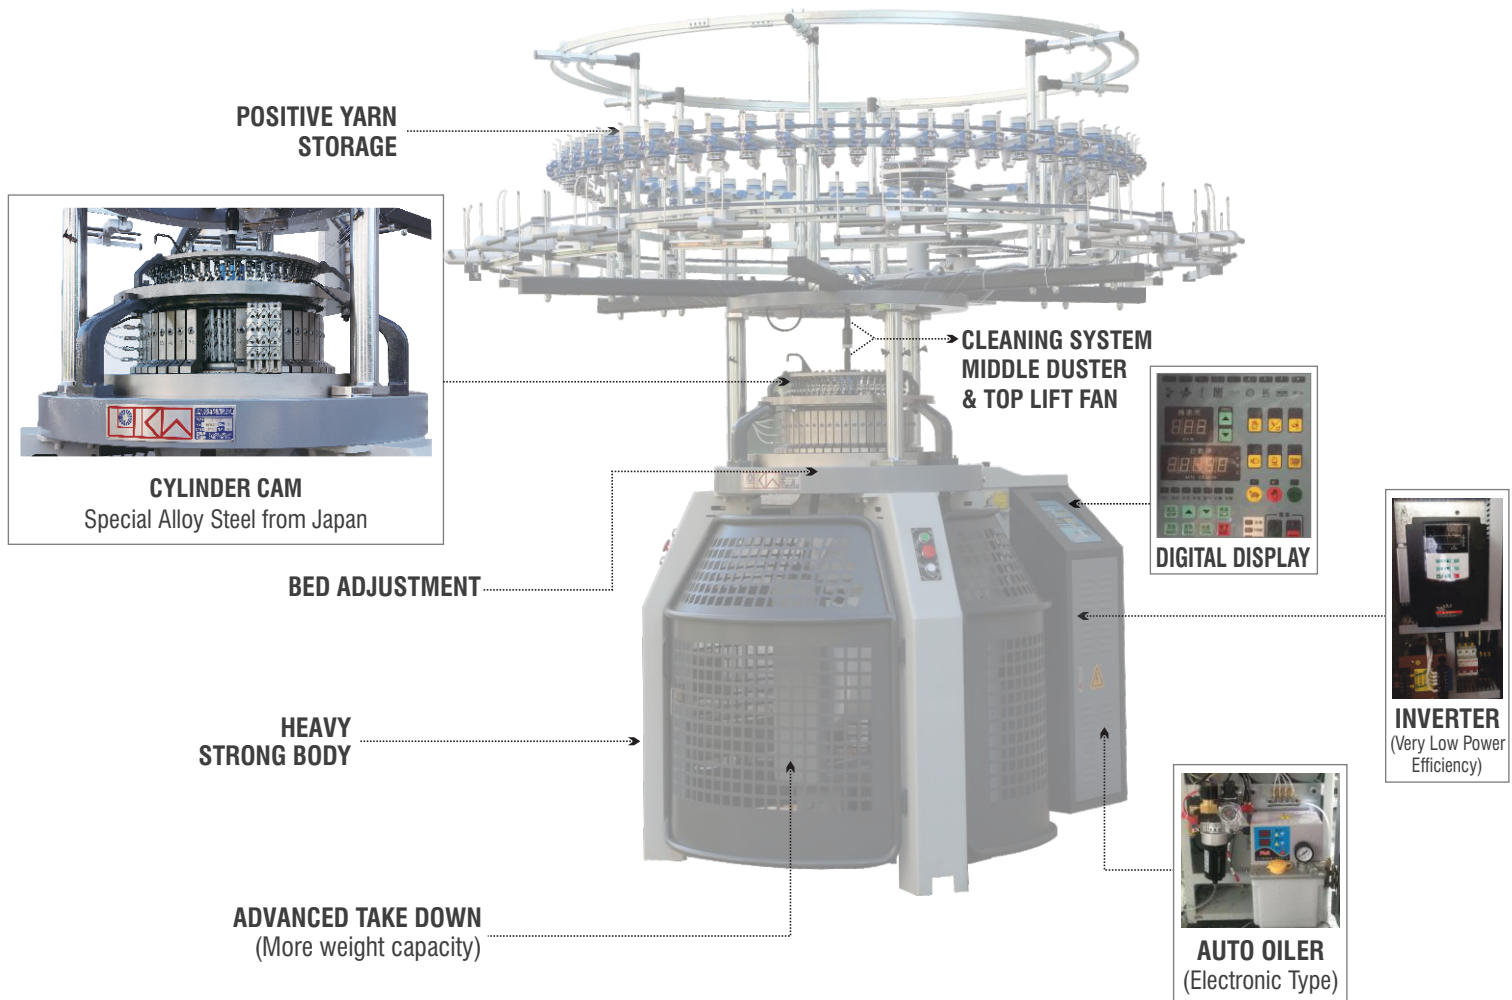

Body Size Knitting Machine

KEEP FORWARD • KNIT WITH THE WHOLE HEART • MAKE THE MOST HIGHEST PRECISION MACHINE

www.lkm.com.tw

TAIWAN

Brand

LKM Precision Machinery

Designed for Tirupur
Domestic Knitters

Performance Parameter

DIAMETER	FEEDER	GAUGE
8" - 23"	24F - 69F	20G, 22G, 24G, 26G, 28G

www.goldenfalconindia.com

Body Size Knitting Machine

EFFICIENT • ECONOMIC • EASY

LKM KNITTING MACHINERY CO., LTD

No.5, Tung Shun St. Shu-Lin District Xinpei City TAIWAN.